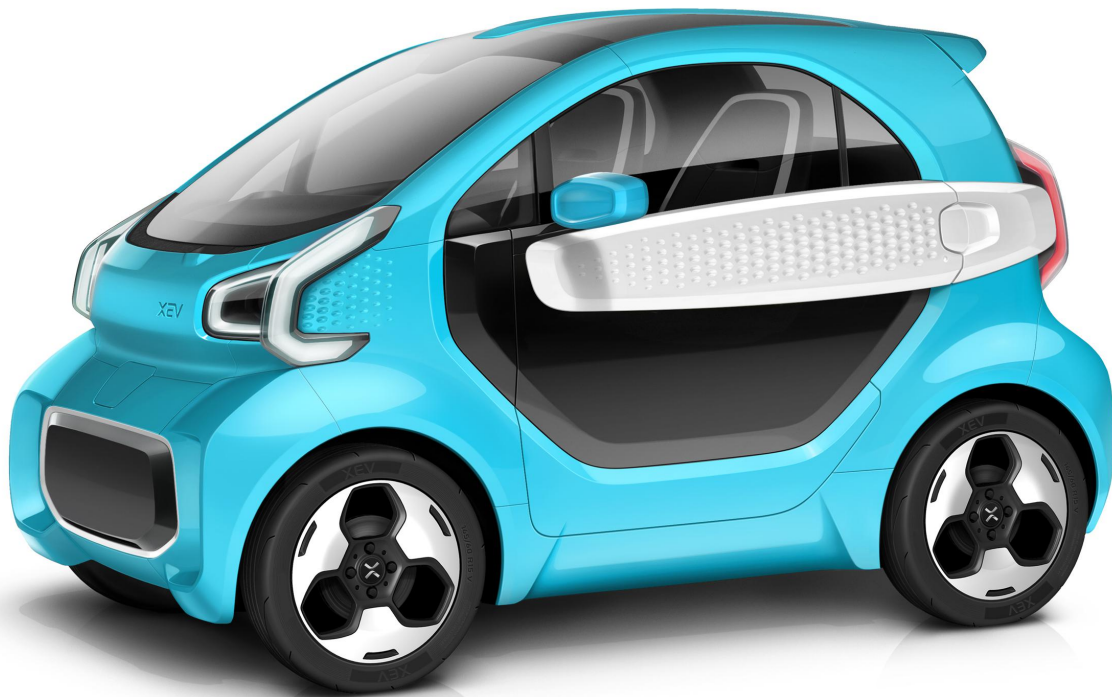

YOYO Color Combinations

These are XEV standard combinations

However, all colors can be mixed, matched and ordered separately as personal requests

YOYO STANDARD CONFIGURATION

1

Electric Blue

- Bumper Rings
- Dashboard
- Door Rings

Pure White

- Body
- Door Blade
- Air Vent Trims
- Tunnel
- Armrest

YOYO STANDARD CONFIGURATION

2

Fresh Lime

- Door Blade
- Bumper Rings
- Air Vent Trims
- Armrest

Urban Grey

- Body
- Dashboard
- Door Rings
- Tunnel

YOYO STANDARD CONFIGURATION

3

Midnight Blue

- Door Blade
- Bumper Rings
- Dashboard
- Tunnel

Fresh Lime

- Body
- Air Vent Trims
- Door Rings
- Arm Rest

YOYO STANDARD CONFIGURATION

4

Pure White

- Door Blade
- Bumper Rings
- Dashboard
- Door Rings

Electric Blue

- Body
- Air Vent Trims
- Tunnel
- Arm Rest

YOYO STANDARD CONFIGURATION

5

Mochaccino

- Door Blade
- Bumper Rings
- Air Vent Trims
- Tunnel
- Armrest