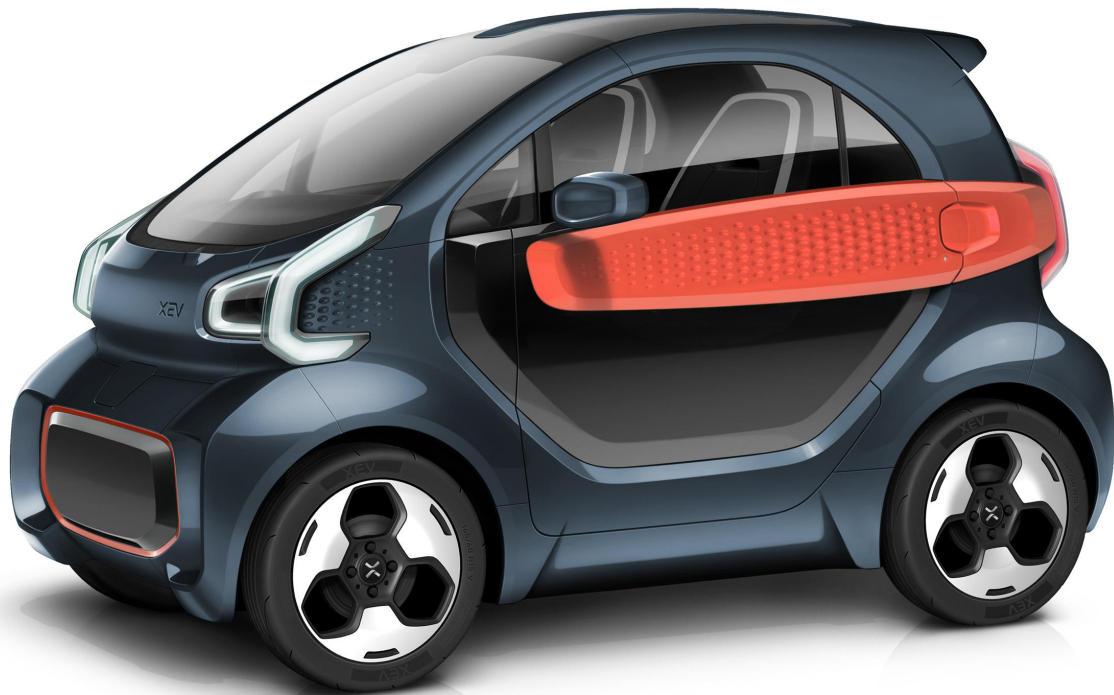

YOYO Color Combinations

These are XEV standard combinations

However, all colors can be mixed, matched and ordered separately as personal requests

YOYO STANDARD CONFIGURATION

1

Electric Blue

- Bumper Rings
- Dashboard
- Door Rings

Spicy Salmon

- Body
- Dashboard
- Door Rings

YOYO STANDARD CONFIGURATION

6

Pure White

- Door Blade
- Bumper Rings
- Dashboard
- Door Rings
- Armrest

Mochaccino

- Body
- Air Vent Trims
- Tunnel

YOYO
STANDARD
CONFIGURATION

7

Spicy Salmon

- Bumper Rings
- Air Vent Trims
- Armrest

Space Black

- Body
- Door Blade
- Dashboard
- Door Rings
- Tunnel

YOYO STANDARD CONFIGURATION

8

Spicy Salmon

- Door Blade
- Bumper Rings
- Air Vent Trims
- Armrest

Midnight Blue

- Body
- Dashboard
- Door Rings
- Tunnel

YOYO
STANDARD
CONFIGURATION
PREMIUM

9

Fresh Lime

- Door Blade
- Bumper Rings
- Dashboard
- Door rings