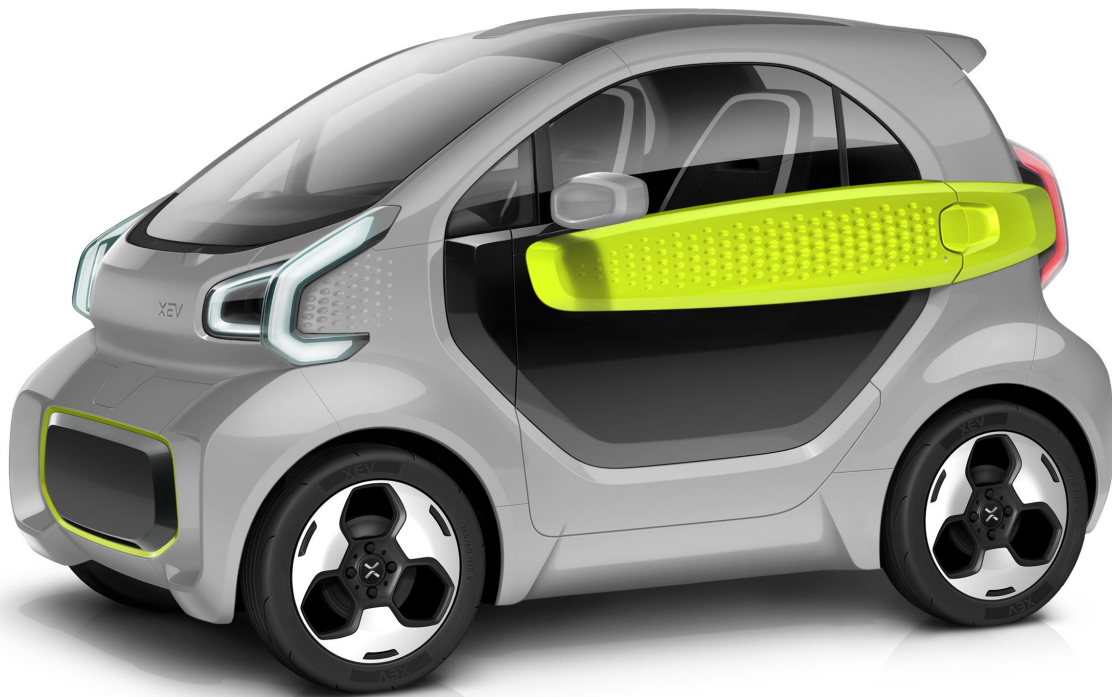

YOYO Color Combinations

These are XEV standard combinations

However, all colors can be mixed, matched and ordered separately as personal requests

YOYO STANDARD CONFIGURATION

1

Electric Blue

- Bumper Rings
- Dashboard
- Door Rings

Pure White

- Body
- Door Blade
- Air Vent Trims
- Tunnel
- Armrest

YOYO STANDARD CONFIGURATION

2

Fresh Lime

- Door Blade
- Bumper Rings
- Air Vent Trims
- Armrest

Urban Grey

- Body
- Dashboard
- Door Rings
- Tunnel

YOYO STANDARD CONFIGURATION

3

Midnight Blue

- Door Blade
- Bumper Rings
- Dashboard
- Tunnel

Fresh Lime

- Body
- Air Vent Trims
- Door Rings
- Arm Rest

YOYO STANDARD CONFIGURATION

4

Pure White

- Door Blade
- Bumper Rings
- Dashboard
- Door Rings

Electric Blue

- Body
- Air Vent Trims
- Tunnel
- Arm Rest

YOYO STANDARD CONFIGURATION

5

Mochaccino

- Door Blade
- Bumper Rings
- Air Vent Trims
- Tunnel
- Armrest